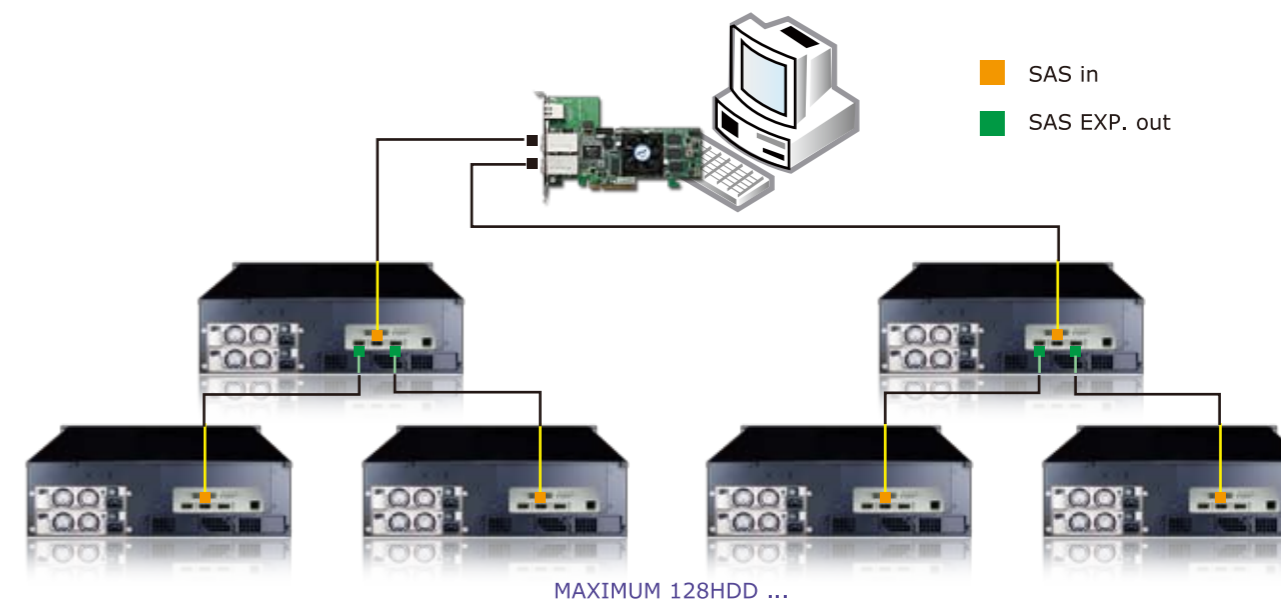

Connectivity Diagram